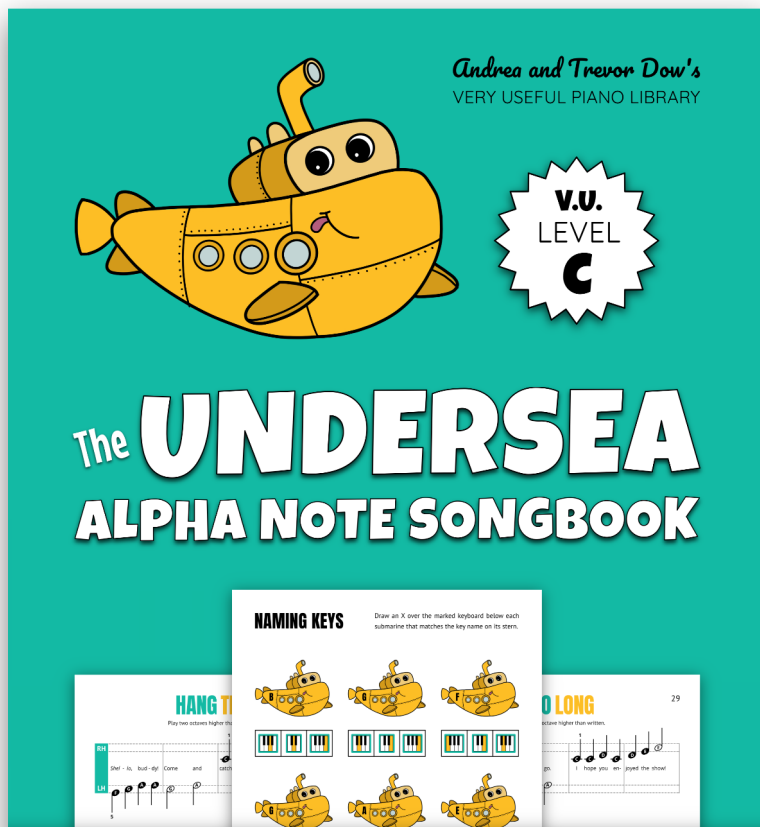

Instructions: Roll a die. Using the legend below, name the key that matches the number rolled. Next, in the legend above, follow the drawing instructions that match the named key. Repeat these instructions seven more times, and then color in the rest of the picture.

Inside you will discover 7 piano solos with lyrics and duets, keyboard awareness games, rhythm reading practice, finger number exercises, a coloring activity, a practice tracker, and a certificate of achievement.

AVAILABLE ON AMAZON

Andrea and Trevor Dow's
VERY USEFUL PIANO LIBRARY

ALPHA NOTE CHRISTMAS SONGS AND ACTIVITIES
FOR PRE-READING PIANO STUDENTS

ALPHA NOTE MUSIC

The Undersea Alpha Note Songbook is a pre-reading resource. Children using this book will build keyboard awareness while playing alpha notes in middle C position.