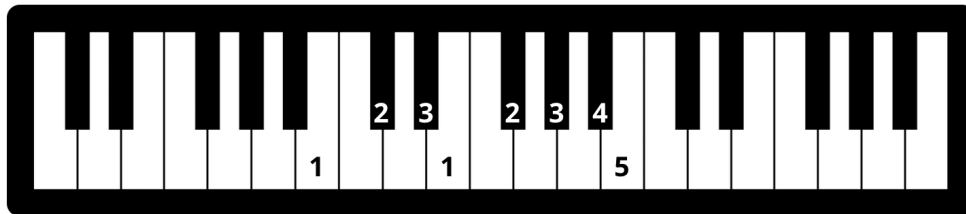

WUNDER KEYS

SHOOT FOR THE SCALES

1. 1 The finger number patterns on the keyboard images represent one-octave, B Major Scales.
2. 2 Can you play the right hand finger number pattern on the piano? Can you play the left hand finger number pattern on the piano?
3. 3 **Keep this page in your binder.** When you can play the scale in contrary motion, color in the star labelled with a C. When you can play the scale hands together, color in the star labelled with an H. When you can play the scale from memory, color in the star labelled with an M.

B Major Scale

RIGHT HAND