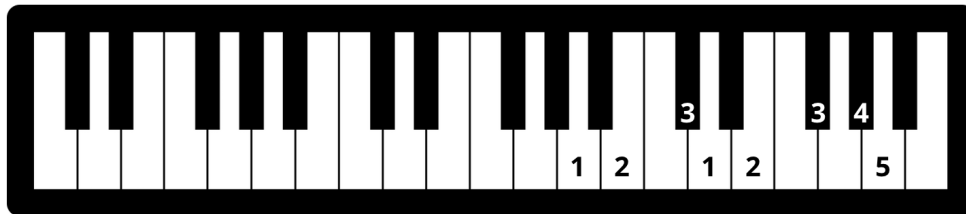

# WUNDER KEYS

SHOOT FOR THE SCALES

- 1 The finger number patterns on the keyboard images represent one-octave, A Major Scales.
- 2 Can you play the right hand finger number pattern on the piano? Can you play the left hand finger number pattern on the piano?
- 3 **Keep this page in your binder.** When you can play the scale in contrary motion, color in the star labelled with a C. When you can play the scale hands together, color in the star labelled with an H. When you can play the scale from memory, color in the star labelled with an M.

## A Major Scale

RIGHT HAND

LEFT HAND

LEVEL 1

# WUNDER KEYS

SHOOT FOR THE SCALES

- 1 The finger number patterns on the keyboard images represent one-octave, E Major Scales.
- 2 Can you play the right hand finger number pattern on the piano? Can you play the left hand finger number pattern on the piano?
- 3 **Keep this page in your binder.** When you can play the scale in contrary motion, color in the star labelled with a C. When you can play the scale hands together, color in the star labelled with an H. When you can play the scale from memory, color in the star labelled with an M.

# WUNDER KEYS

SHOOT FOR THE SCALES

- 1 The finger number patterns on the keyboard images represent one-octave, B Major Scales.
- 2 Can you play the right hand finger number pattern on the piano? Can you play the left hand finger number pattern on the piano?
- 3 **Keep this page in your binder.** When you can play the scale in contrary motion, color in the star labelled with a C. When you can play the scale hands together, color in the star labelled with an H. When you can play the scale from memory, color in the star labelled with an M.