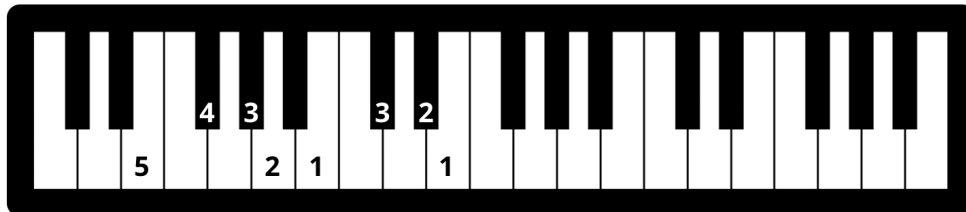

WUNDER KEYS

SHOOT FOR THE SCALES

1. 1 The finger number patterns on the keyboard images represent one-octave, E Major Scales.
2. 2 Can you play the right hand finger number pattern on the piano? Can you play the left hand finger number pattern on the piano?
3. 3 **Keep this page in your binder.** When you can play the scale in contrary motion, color in the star labelled with a C. When you can play the scale hands together, color in the star labelled with an H. When you can play the scale from memory, color in the star labelled with an M.

E Major Scale

RIGHT HAND

LEFT HAND

LEVEL 1