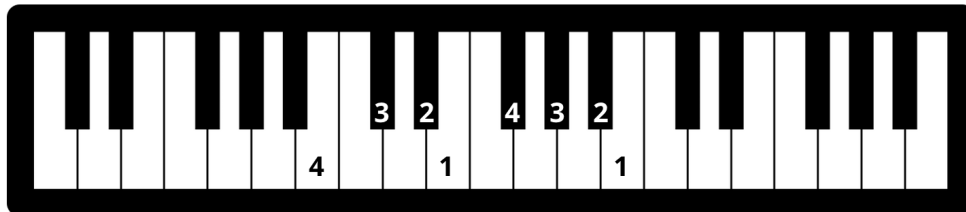

WUNDER KEYS

SHOOT FOR THE SCALES

1. 1 The finger number patterns on the keyboard images represent one-octave, B Major Scales.
2. 2 Can you play the right hand finger number pattern on the piano? Can you play the left hand finger number pattern on the piano?
3. 3 **Keep this page in your binder.** When you can play the scale in contrary motion, color in the star labelled with a C. When you can play the scale hands together, color in the star labelled with an H. When you can play the scale from memory, color in the star labelled with an M.

B Major Scale

RIGHT HAND

LEFT HAND

LEVEL 1