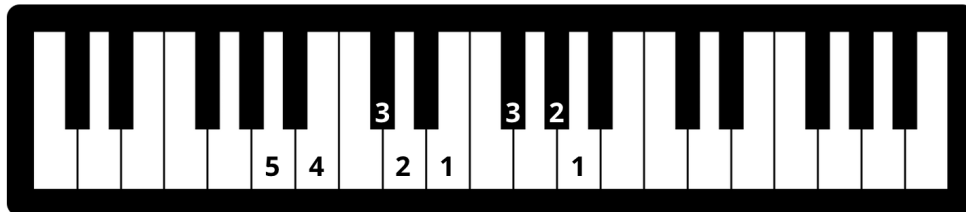

WUNDER KEYS

SHOOT FOR THE SCALES

1. 1 The finger number patterns on the keyboard images represent one-octave, A Major Scales.
2. 2 Can you play the right hand finger number pattern on the piano? Can you play the left hand finger number pattern on the piano?
3. 3 **Keep this page in your binder.** When you can play the scale in contrary motion, color in the star labelled with a C. When you can play the scale hands together, color in the star labelled with an H. When you can play the scale from memory, color in the star labelled with an M.

A Major Scale

RIGHT HAND

LEFT HAND

LEVEL 1