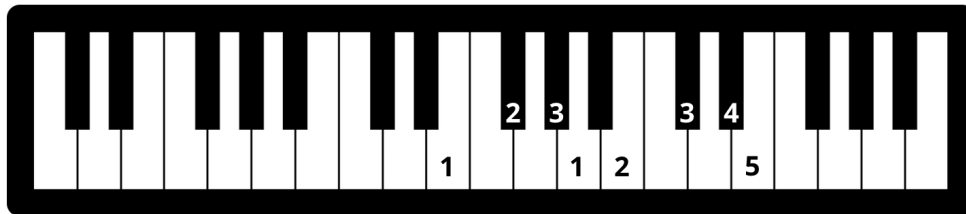

WUNDER KEYS

SHOOT FOR THE SCALES

1. 1 The finger number patterns on the keyboard images represent one-octave, E Major Scales.
2. 2 Can you play the right hand finger number pattern on the piano? Can you play the left hand finger number pattern on the piano?
3. 3 **Keep this page in your binder.** When you can play the scale in contrary motion, color in the star labelled with a C. When you can play the scale hands together, color in the star labelled with an H. When you can play the scale from memory, color in the star labelled with an M.

E Major Scale

RIGHT HAND