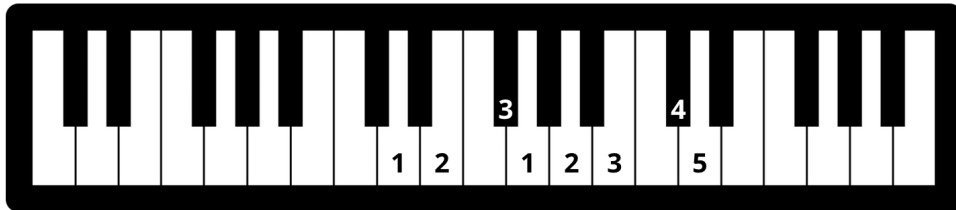

WUNDER KEYS

SHOOT FOR THE SCALES

1. 1 The finger number patterns on the keyboard images represent one-octave, D Major Scales.
2. 2 Can you play the right hand finger number pattern on the piano? Can you play the left hand finger number pattern on the piano?
3. 3 **Keep this page in your binder.** When you can play the scale in contrary motion, color in the star labelled with a C. When you can play the scale hands together, color in the star labelled with an H. When you can play the scale from memory, color in the star labelled with an M.

D Major Scale

RIGHT HAND