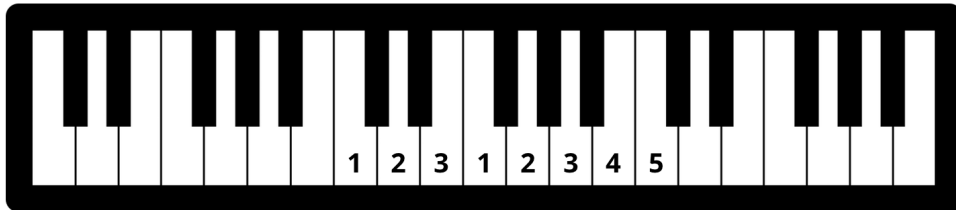

WUNDER KEYS

SHOOT FOR THE SCALES

1. 1 The finger number patterns on the keyboard images represent one octave, C Major Scales.
2. 2 Can you play the right hand finger number pattern on the piano? Can you play the left hand finger number pattern on the piano?
3. 3 **Keep this page in your binder.** When you can play the scale in contrary motion, color in the star labelled with a C. When you can play the scale hands together, color in the star labelled with an H. When you can play the scale from memory, color in the star labelled with an M.

C Major Scale

RIGHT HAND