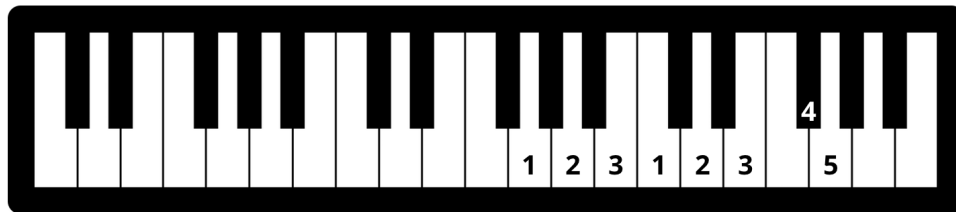

WUNDER KEYS

SHOOT FOR THE SCALES

1. 1 The finger number patterns on the keyboard images represent one-octave, G Major Scales.
2. 2 Can you play the right hand finger number pattern on the piano? Can you play the left hand finger number pattern on the piano?
3. 3 **Keep this page in your binder.** When you can play the scale in contrary motion, color in the star labelled with a C. When you can play the scale hands together, color in the star labelled with an H. When you can play the scale from memory, color in the star labelled with an M.

G Major Scale

RIGHT HAND