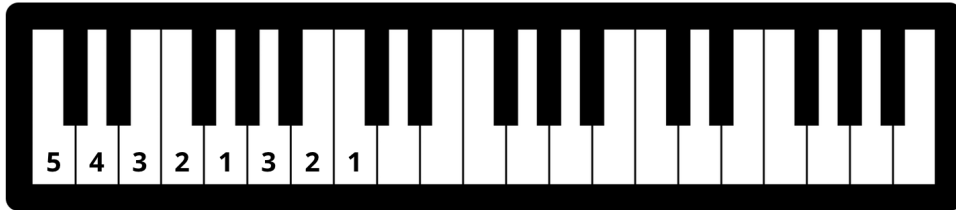

WUNDER KEYS

SHOOT FOR THE SCALES

1. 1 The finger number patterns on the keyboard images represent one octave, C Major Scales.
2. 2 Can you play the right hand finger number pattern on the piano? Can you play the left hand finger number pattern on the piano?
3. 3 **Keep this page in your binder.** When you can play the scale in contrary motion, color in the star labelled with a C. When you can play the scale hands together, color in the star labelled with an H. When you can play the scale from memory, color in the star labelled with an M.

C Major Scale

RIGHT HAND

LEFT HAND

LEVEL 1