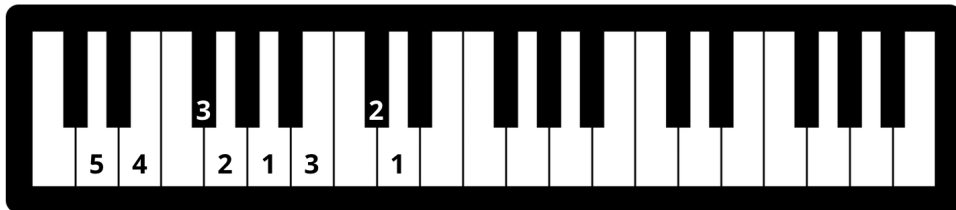

WUNDER KEYS

SHOOT FOR THE SCALES

1. 1 The finger number patterns on the keyboard images represent one-octave, D Major Scales.
2. 2 Can you play the right hand finger number pattern on the piano? Can you play the left hand finger number pattern on the piano?
3. 3 **Keep this page in your binder.** When you can play the scale in contrary motion, color in the star labelled with a C. When you can play the scale hands together, color in the star labelled with an H. When you can play the scale from memory, color in the star labelled with an M.

D Major Scale

RIGHT HAND

LEFT HAND

LEVEL 1