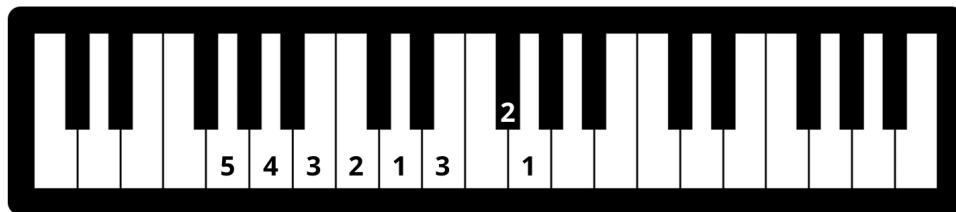

WUNDER KEYS

SHOOT FOR THE SCALES

1. 1 The finger number patterns on the keyboard images represent one-octave, G Major Scales.
2. 2 Can you play the right hand finger number pattern on the piano? Can you play the left hand finger number pattern on the piano?
3. 3 **Keep this page in your binder.** When you can play the scale in contrary motion, color in the star labelled with a C. When you can play the scale hands together, color in the star labelled with an H. When you can play the scale from memory, color in the star labelled with an M.

G Major Scale

RIGHT HAND

LEFT HAND

LEVEL 1